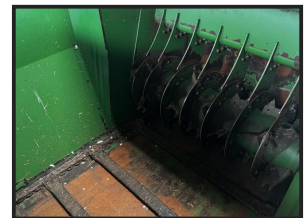

# McHale C460 Straw Chopper

**£7,950.00 + VAT**

2017 McHale C460 Straw chopper

- chop straw & feed silage
- 300 degree swivel spout
- fully electric controls
- wide angle PTO shaft
- rear door controls
- very good condition

**Product Details**

<b>Product Details</b>	
<b>Category/Type</b>	<b>Machinery</b>
<b>Make</b>	<b>McHale</b>
<b>Model</b>	<b>C460 Straw Chopper</b>
<b>Year</b>	<b>2017</b>
<b>Hours</b>	<b>-</b>

St Katherines Farmhouse, Downside Road, Lulsgate, Bristol, BS48 3DZ