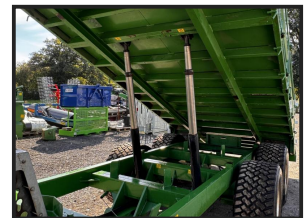

JPM 14T Dropside Trailer

£9,950.00 + VAT

- 2019 JPM 14T dropside trailer
- Heavy duty build
 - mini super single wheels
 - sprung drawbar
 - LED lights
 - bale extension with lights (unused)
 - rear galvanised bale ladder

Product Details

Product Details	
<i>Category/Type</i>	<i>Machinery</i>
<i>Make</i>	<i>JPM</i>
<i>Model</i>	<i>14T Dropside Trailer</i>
<i>Year</i>	<i>2019</i>
<i>Hours</i>	<i>-</i>

St Katherines Farmhouse, Downside Road, Lulsgate, Bristol, BS48 3DZ