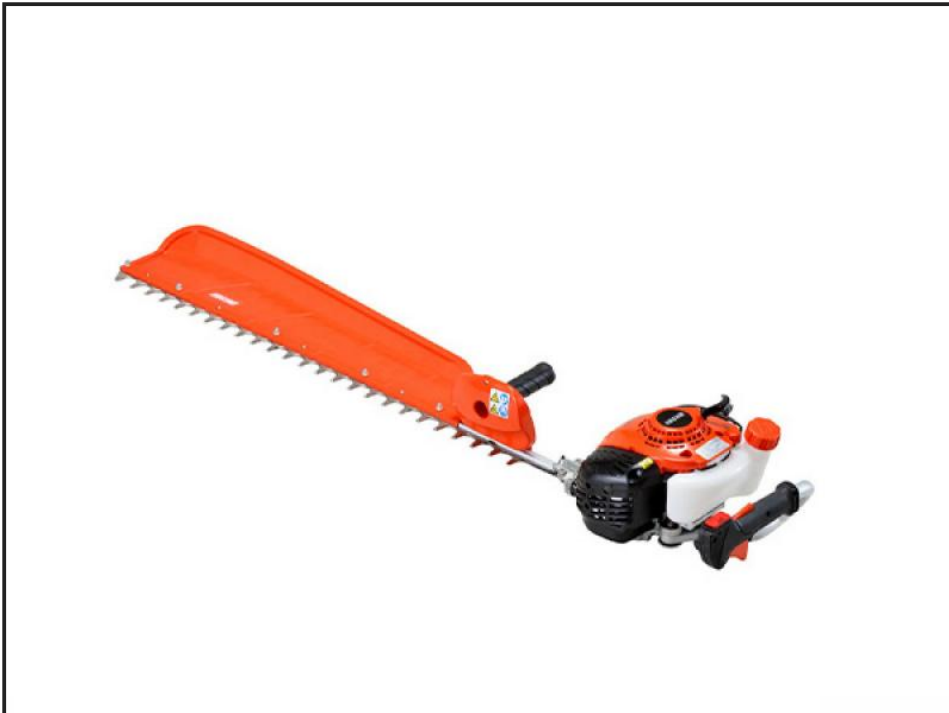

# Echo Products HCS-3810ES

**£669.00 no VAT**

Engine (cc) 21.2  
 Output (kw) 0.6  
 Dry Weight (kg) 4.9  
 Vibration (m/s<sup>2</sup>) 5.3 - 6  
 Cutting length (mm) 834

Product Details	
<b>Category/Type</b>	<b>Hedge Trimmers</b>
<b>Make</b>	<b>Echo Products</b>
<b>Model</b>	<b>HCS-3810ES</b>
<b>Year</b>	-
<b>Hours</b>	-