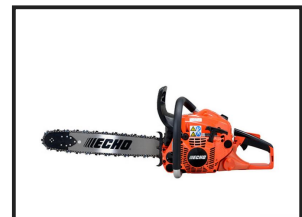

# Echo Products CS-501SX

**£789.00 no VAT**

Engine displacement (cc) 50.2

Output (kw) 2.57

Dry Weight (kg) 4.7

Vibration (m/s<sup>2</sup>) 5.2 - 5.4

Bar size(s) (cm/In) 45 / 18

## Product Details

<b>Category/Type</b>	<b>Chainsaws</b>
<b>Make</b>	<b>Echo Products</b>
<b>Model</b>	<b>CS-501SX</b>
<b>Year</b>	-
<b>Hours</b>	-

St Katherines Farmhouse, Downside Road, Lulsgate, Bristol, BS48 3DZ