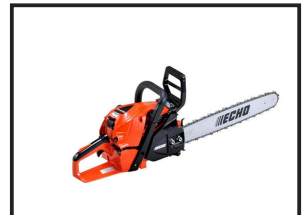

# Echo Products CS-4510ES

**£519.00 no VAT**

Engine displacement (cc) 45.0  
Output (kw) 2.3  
Dry Weight (kg) 5.0  
Vibration (m/s<sup>2</sup>) 2.6 - 2.8  
Bar size(s) (cm/In) 38,45 / 15,18

Product Details	
Category/Type	Chainsaws
Make	Echo Products
Model	CS-4510ES
Year	-
Hours	-