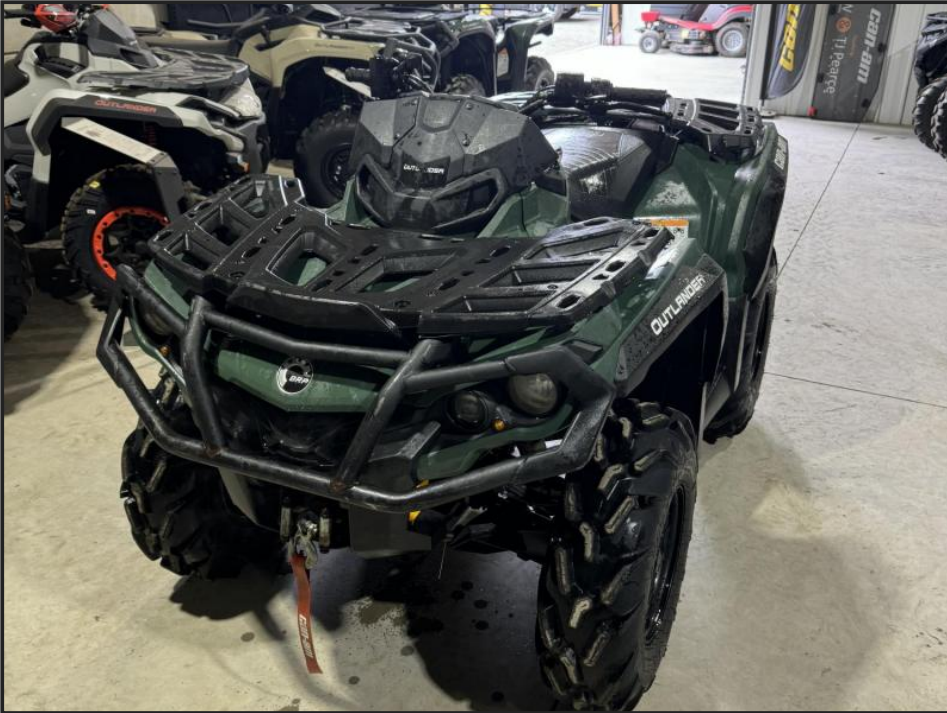

# Can-Am Outlander 650 XU

**£6,450.00 + VAT**

2020 Can-Am Outlander 650 XU

- Power steering
- Road lighting kit
- Road registered with V5
- Fully serviced
- Nearly new tyres
- Front winch

**Product Details**

| <b>Product Details</b> |                         |
|------------------------|-------------------------|
| <b>Category/Type</b>   | <b>ATV &amp; SSV</b>    |
| <b>Make</b>            | <b>Can-Am</b>           |
| <b>Model</b>           | <b>Outlander 650 XU</b> |
| <b>Year</b>            | <b>2020</b>             |
| <b>Hours</b>           | <b>750</b>              |