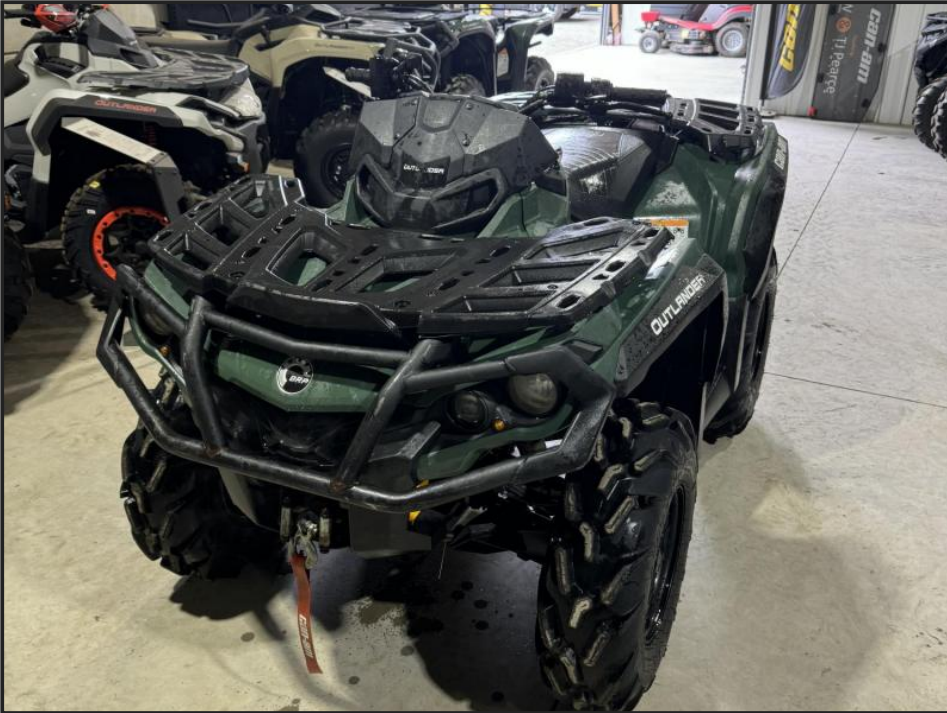

Can-Am Outlander 650 XU

£6,450.00 + VAT

2020 Can-Am Outlander 650 XU

- Power steering
- Road lighting kit
- Road registered with V5
- Fully serviced
- Nearly new tyres
- Front winch

Product Details

Product Details	
Category/Type	ATV & SSV
Make	Can-Am
Model	Outlander 650 XU
Year	2020
Hours	750